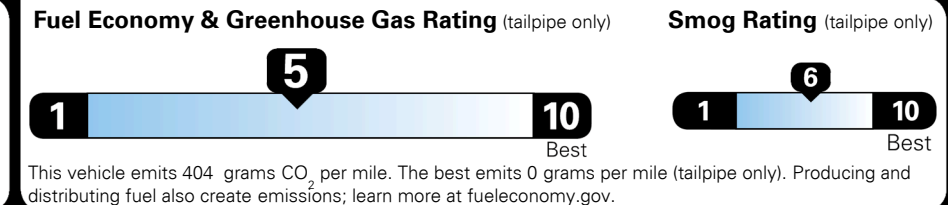

COMFORT & CONVENIENCE
Smart Cruise Control
Highway Driving Assist
Dual Automatic Temperature Control
Auto-Dimming Rearview Mirror
Proximity Key with Push Button Start
H-Tex (TM) Seating Surfaces
Power Front Seats
Heated Front Seats
2nd Row Captain's Chairs
Hands-free Smart Liftgate w/ Auto Open
Front and 2nd Row USB Ports

MULTIMEDIA & CONNECTIVITY
12.3" Navigation System w/AM/FM/HD Radio (TM)
Android Auto (TM) & Apple CarPlay®
Wireless Phone Charger
Digital Key

MULTIMEDIA & CONNECTIVITY(cont.)

SiriusXM® w/ 90-Day trial subscription;
Not Available in AK & HI
Bluelink+ All-Inclusive Connected Services (enrollment required)
Wi-Fi Hotspot (trial with Bluelink®)
Full Tank of Fuel

Manufacturer's Suggested Retail Price: **$39,400.00**

ADDED FEATURES:

*HYPER WHITE(WC9) Paint $470.00
*Carpeted Floor Mats $215.00
*Cargo Net $55.00
*Cargo Tray, up seatback $150.00
*Cargo Cover $190.00
*First Aid Kit $30.00
*Rear Bumper Appliqué $75.00
*Wheel Locks $70.00

Inland Freight & Handling : $1,395.00
Total Price : **$42,050.00**

Hyundai's flagship, premium three-row SUV

EPA DOT Fuel Economy and Environment

Gasoline Vehicle

Fuel Economy
22 MPG
combined city/hwy
19 city
26 highway
4.5 gallons per 100 miles

Standard SUVs range from 11 to 100 MPG. The best vehicle rates 140 MPGe.

You spend $2,500 more in fuel costs over 5 years compared to the average new vehicle.

Annual fuel cost $2,450

Actual results will vary for many reasons, including driving conditions and how you drive and maintain your vehicle. The average new vehicle gets 28 MPG and costs $9,750 to fuel over 5 years. Cost estimates are based on 15,000 miles per year at $ 3.50 per gallon. MPGe is miles per gasoline gallon equivalent. Vehicle emissions are a significant cause of climate change and smog.

fueleconomy.gov

Calculate personalized estimates and compare vehicles

Manufacturer's suggested retail price includes manufacturer's recommended pre-delivery service. Gasoline license and title fees state and local taxes and dealer installed options and accessories are not included in the manufacturer's suggested retail price. This label has been affixed to this vehicle by Hyundai Motor America, pursuant to the requirements of 15 U.S.C. 1231 et seq. which prohibits its removal or alteration prior to delivery to the ultimate purchaser.

PARTS CONTENT INFORMATION FOR VEHICLE IN THIS CARLINE:
U.S./CANADIAN PARTS CONTENT: 2 %
MAJOR SOURCES OF FOREIGN PARTS CONTENT: KOREA: 80 %

Note: Parts content does not include final assembly, distribution, or other non-parts costs.

FOR THIS VEHICLE:
FINAL ASSEMBLY POINT: ULSAN, KOREA
COUNTRY OF ORIGIN:
ENGINE: KOREA
TRANSMISSION: KOREA